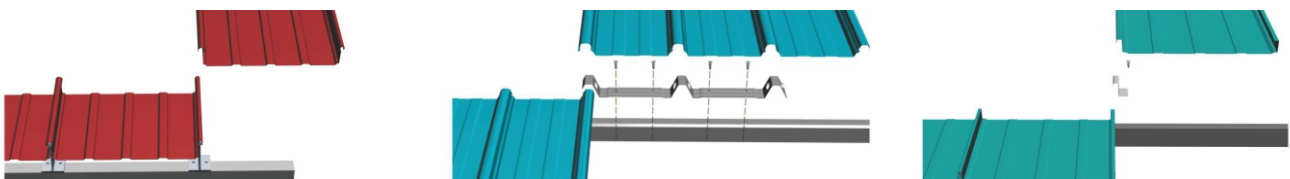

RoofwoX

**BUILD
PERFECT**

www.roofwox.com

Trapezoidal Profile

Roofing and Cladding Sheets, supported by exemplary fixing and supplying services. Our sheets are recognized for attributes like high tensile strength, fire and corrosion resistance, providing optimal protection. Our skilled team ensures secure installations, using advanced techniques for various materials, ensuring durability and perfect fits.

Standing Seam Profile

Discover excellence in the PEB sector with our premium Seamless Standing Seam Roofing, coupled with comprehensive supply, fixing, and installation services. Elevate the allure of both commercial and residential projects through its contemporary profile, crafted for superior weather resistance and aesthetic enhancement. Experience the advantages of our roofing solution: sleek aesthetics, weather resilience, durability, energy efficiency, low maintenance, seamless modernity, and enduring aesthetics.

Purlins & Deck Sheet

C & Z Purlins, complete with comprehensive fixing and supplying solutions. Purlins play a vital role in supporting roofs and wall cladding systems. Choose from a diverse range of C Purlins and Z Purlins, expertly crafted from high-grade steel for exceptional strength and durability. Our skilled professionals ensure precise and efficient Purlin installation.

Decking Sheets with shear stud comprehensive fixing and supplying. Ideal for concrete slabs in floors and roofs, these sheets offer exceptional load-bearing capacity and corrosion resistance for diverse projects. Tailored thicknesses and skilled fixing ensure reliable flooring solutions. Trust our efficiency in supply chain for punctual delivery to your sites.