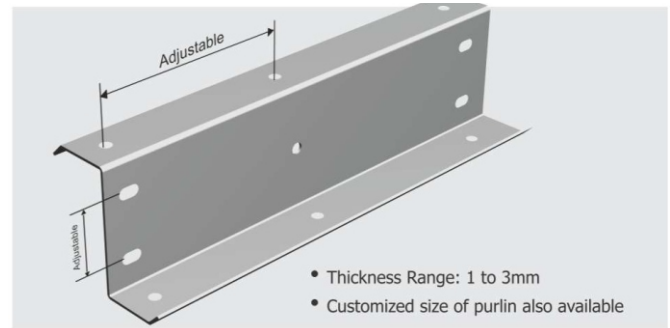

RoofwoX

**BUILD
PERFECT**

www.roofwox.com

Trapezoidal Profile

Roofing and Cladding Sheets, supported by exemplary fixing and supplying services. Our sheets are recognized for attributes like high tensile strength, fire and corrosion resistance, providing optimal protection. Our skilled team ensures secure installations, using advanced techniques for various materials, ensuring durability and perfect fits.

Purlins & Deck Sheet

C & Z Purlins, complete with comprehensive fixing and supplying solutions. Purlins play a vital role in supporting roofs and wall cladding systems. Choose from a diverse range of C Purlins and Z Purlins, expertly crafted from high-grade steel for exceptional strength and durability. Our skilled professionals ensure precise and efficient Purlin installation.

Decking Sheets with shear stud comprehensive fixing and supplying. Ideal for concrete slabs in floors and roofs, these sheets offer exceptional load-bearing capacity and corrosion resistance for diverse projects. Tailored thicknesses and skilled fixing ensure reliable flooring solutions. Trust our efficiency in supply chain for punctual delivery to your sites.