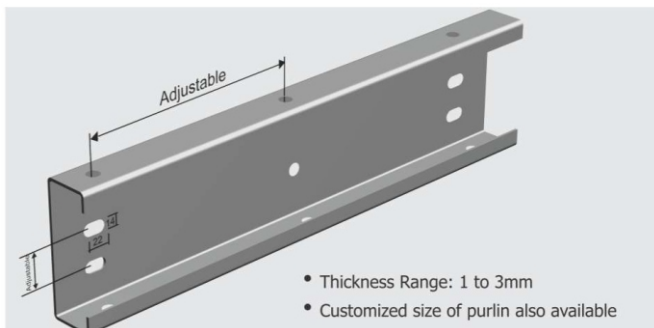

Purlins & Deck Sheet

C & Z Purlins, complete with comprehensive fixing and supplying solutions. Purlins play a vital role in supporting roofs and wall cladding systems. Choose from a diverse range of C Purlins and Z Purlins, expertly crafted from high-grade steel for exceptional strength and durability. Our skilled professionals ensure precise and efficient Purlin installation.