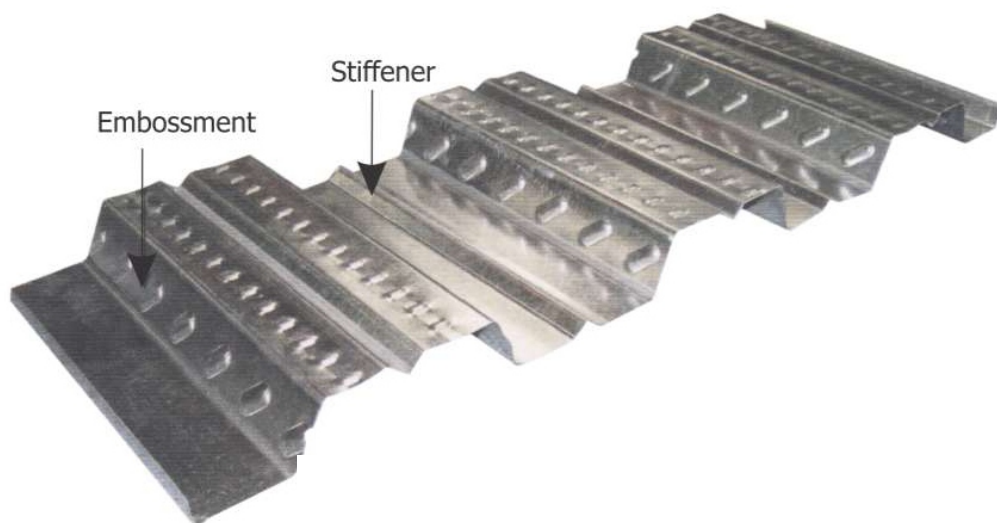

RoofwoX

**BUILD
PERFECT**

www.roofwox.com

Trapezoidal Profile

Roofing and Cladding Sheets, supported by exemplary fixing and supplying services. Our sheets are recognized for attributes like high tensile strength, fire and corrosion resistance, providing optimal protection. Our skilled team ensures secure installations, using advanced techniques for various materials, ensuring durability and perfect fits.

Standing Seam Profile

Discover excellence in the PEB sector with our premium Seamless Standing Seam Roofing, coupled with comprehensive supply, fixing, and installation services. Elevate the allure of both commercial and residential projects through its contemporary profile, crafted for superior weather resistance and aesthetic enhancement. Experience the advantages of our roofing solution: sleek aesthetics, weather resilience, durability, energy efficiency, low maintenance, seamless modernity, and enduring aesthetics.

Purlins & Deck Sheet

C & Z Purlins, complete with comprehensive fixing and supplying solutions. Purlins play a vital role in supporting roofs and wall cladding systems. Choose from a diverse range of C Purlins and Z Purlins, expertly crafted from high-grade steel for exceptional strength and durability. Our skilled professionals ensure precise and efficient Purlin installation.

Decking Sheets with shear stud comprehensive fixing and supplying. Ideal for concrete slabs in floors and roofs, these sheets offer exceptional load-bearing capacity and corrosion resistance for diverse projects. Tailored thicknesses and skilled fixing ensure reliable flooring solutions. Trust our efficiency in supply chain for punctual delivery to your sites.